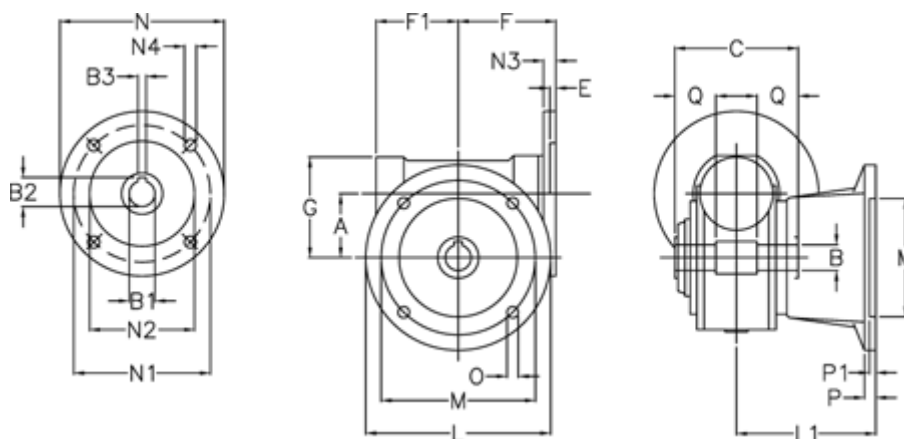

Data Sheet

Article number: 390204406062210
 Description: Worm gear
 VF 44-FA2-60-63B5

Measures

A = 44.6	F1 = 54	N2 = 95
B = 18 H7	G = 71	N3 = 10.5
B1 E7 = 11	L = 110	N4 = 9.5
B2 = 12.8	L1 = 90	O = 8.5
B3 H9 = 4	M = 87	P = 9
C = 64	M1 = 60	P1 = 7
E = 2	N = 140	Q = 24.5
F = 65	N1 = 115	